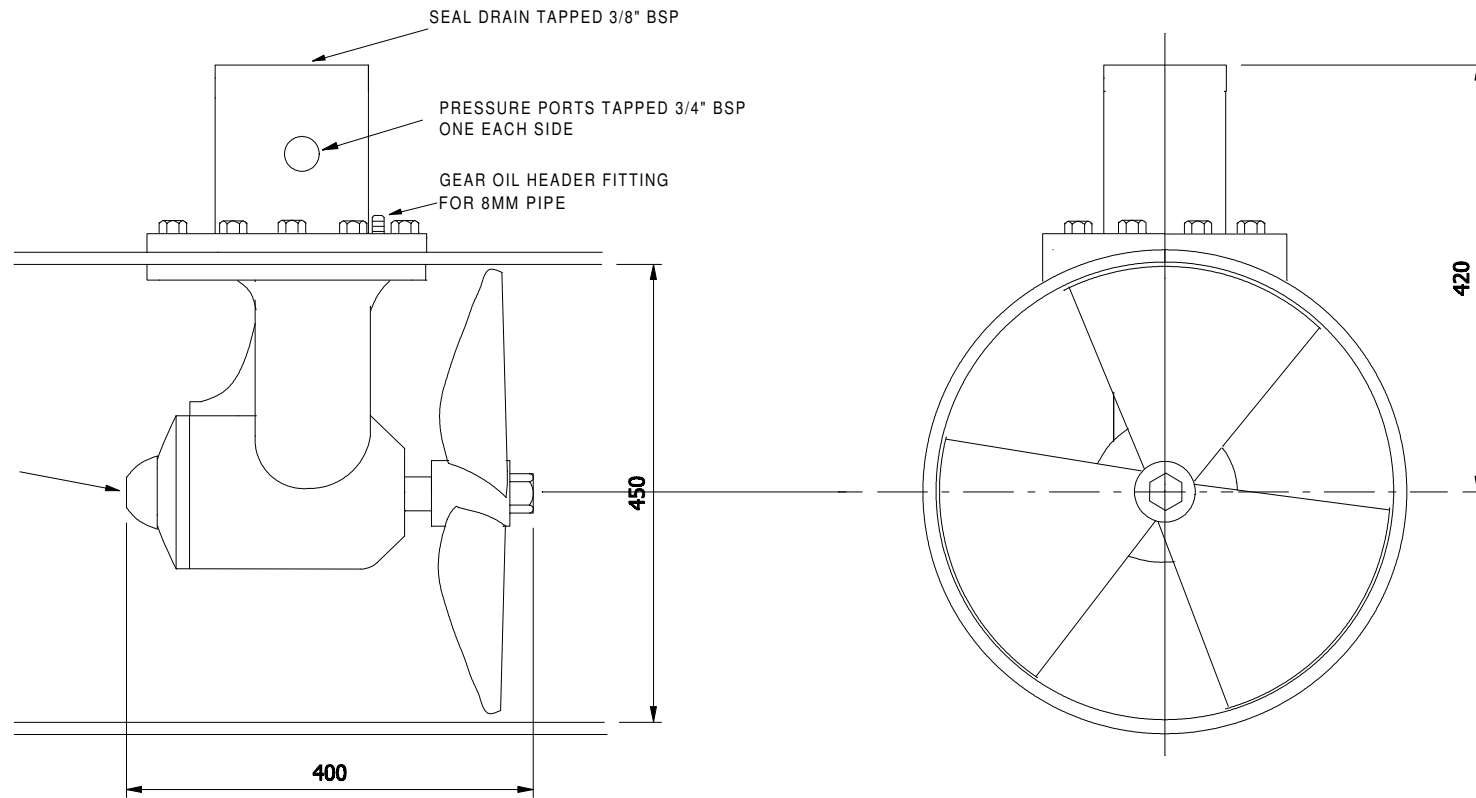

PLEASURE BOAT RATING 60 HP
 COMMERIAL RATING 50 HP

				MM					
				NTS					50 HP THRUSTER
2	ANODE ADDED	11/03/99	JWH	JWH					TS050G01
				23/10/97					2